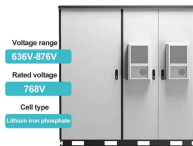

Optical power meters can measure the power of both single-mode and multimode fibers. In single-mode fiber, the rays travel down its entire ...