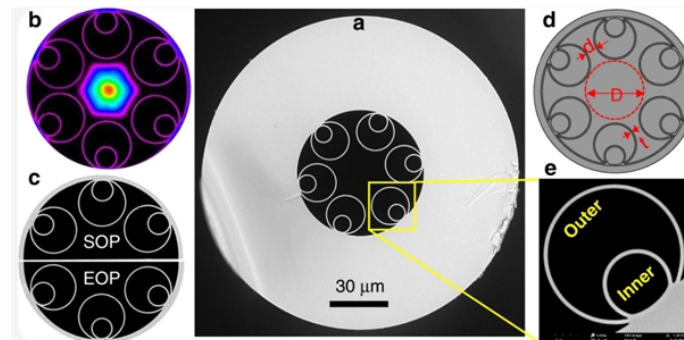

What type of interface does the switch s optical port have

Overview

SFP (Small Form-factor Pluggable) and QSFP (Quad Small Form-factor Pluggable) are common optical module interfaces found on switches. They support various transmission rates and. Switches come in three types: those with purely Ethernet ports, those with purely optical ports, and those with a combination of both. Switch optical modules, which convert electrical signals to optical signals and vice - versa, and optical interfaces, which serve as the physical connection points, play a pivotal role in determining the speed, distance, and reliability of data transmission. The principle is that the light enters the light-sparse medium from the light-dense medium, resulting in total reflection. Usually, there are several types such as SC, ST, FC, etc. Switches with SFP ports can.

What type of interface does the switch s optical port have

Typing practice lessons to improve your speed and accuracy.

Explore common SFP fiber optic connector types, including LC, SC, and MPO/MTP. Learn their differences, use cases, and compatibility.

The advantage of optical port over electrical port is that optical port uses optical fiber for transmission, and the transmission distance can reach tens of kilometers, while electrical port uses ...

SFP (Small Form-factor Pluggable) and QSFP (Quad Small Form-factor Pluggable) are common optical module interfaces found on switches. SFP ports are small hot-pluggable module ...

Small form-factor pluggable is a hot-swappable interface used to connect network and storage switches and transfer data. Switches with SFP ports can connect to fiber optic and Ethernet ...

The SFP port is a hot-pluggable interface that supports various optical transceivers, including SFP and SFP+ modules. It is designed to provide high-speed data transmission over long distances using ...