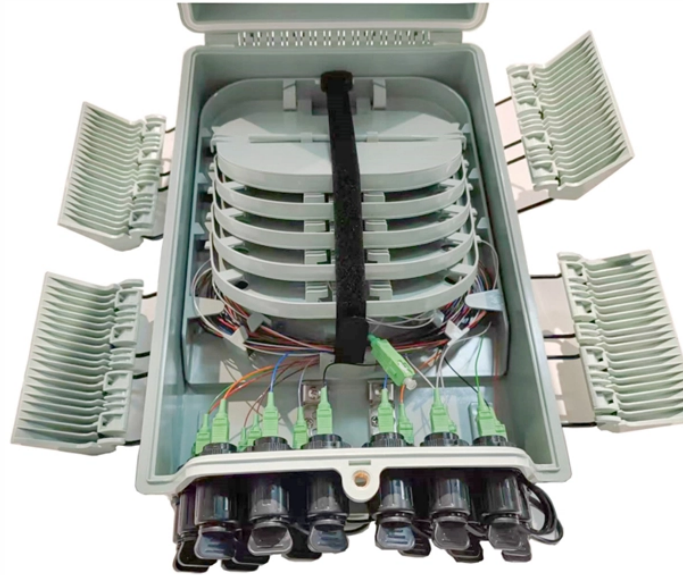

What tools are needed for power OPPO GW fiber optic cable connectors

What tools are needed for power OPPO GW fiber optic cable connect

Our fiber optic kit includes all the essential fiber optic tools needed. All the tools included in this kit are professional grade and have been thoroughly tested by professionals for premium performance.

The bending radius of optical cable during laying process should be effectively guaranteed to avoid “gold hooks” and avoid too much tension, abrasion and too many times of twists and turns.

11 Pieces— 11-piece kits include a variety of tools to support a wide range of applications. Along with a standard wire cutter and wire stripper, there are three additional cable strippers and a ringer to ...

Used alongside your power meter, this tool injects a known signal into the fiber so you can test loss and continuity. Available in both singlemode and multimode models (or combo units).

APC Passive Optical Network Power Meter for BPON/EPON/GPON (PON-55) (0) \$472.95 Add to cart