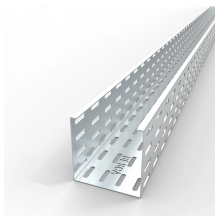

This fibre termination box (FTB) offers 4 cable ports, provides effectively fiber management for FTTH system at the customer end.

The 4-core fiber termination box provides a stable, protective joint between optical ...