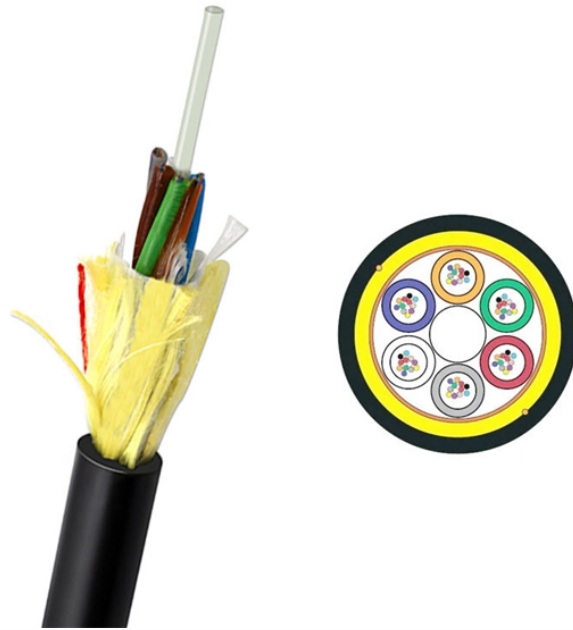

What terminal box should I use for a 4-core fiber optic cable

What terminal box should I use for a 4-core fiber optic cable

The HTB8010 4 Ports FTTH Fiber Termination Box is specially designed for fiber access termination in residential or light commercial buildings. It offers mechanical protection for fiber and ...

The FTTH 4 Core DIN Rail Terminal ATB-D4-SC is a compact and efficient fiber optic termination box designed for FTTH networks. With 4-core capacity and SC adapter compatibility, it is ideal for ...

FTB-04 is an indoor terminal box called FTTX faceplate or FTTH terminal box, applied in the FTTX network to connect the drop cable and ONU devices through the fiber port.

This 100*83*30mm 4 port ftth termination box is sc/lc fiber wall outlet that provides fiber connectivity to your enterprise and home, ideal for wall mount and desktop application.

The 4-core fiber termination box provides a stable, protective joint between optical cable and distribution pigtails at the end of fiber cables. It is typically used in cabling work area subsystems.

SP-1602-4C fiber termination box adopts a compact plug-in design, combines a Integration, Multi-function, Modern design concept. It is of a graceful appearance and applicable for FTTX network, ...

FBR-11605 Fiber-Optic Distribution Box, 4-Core is a high quality product by Bud Industries used for electronic enclosure applications.