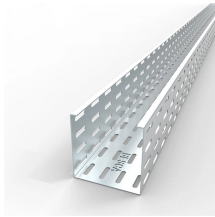

What terminal box should I use for a 4-core fiber optic cable

What terminal box should I use for a 4-core fiber optic cable

The HTB8010 4 Ports FTTH Fiber Termination Box is specially designed for fiber access termination in residential or light commercial buildings. It offers mechanical protection for fiber and ...

The FTTH 4 Core DIN Rail Terminal ATB-D4-SC is a compact and efficient fiber optic termination box designed for FTTH networks. With 4-core capacity and SC adapter compatibility, it is ideal for ...

FTB-04 is an indoor terminal box called FTTX faceplate or FTTH terminal box, applied in the FTTX network to connect the drop cable and ONU devices through the fiber port.

This 100*83*30mm 4 port ftth termination box is sc/lc fiber wall outlet that provides fiber connectivity to your enterprise and home, ideal for wall mount and desktop application.

The 4-core fiber termination box provides a stable, protective joint between optical cable and distribution pigtails at the end of fiber cables. It is typically used in cabling work area subsystems.

SP-1602-4C fiber termination box adopts a compact plug-in design, combines a Integration, Multi-function, Modern design concept. It is of a graceful appearance and applicable for FTTX network, ...

FBR-11605 Fiber-Optic Distribution Box, 4-Core is a high quality product by Bud Industries used for electronic enclosure applications.