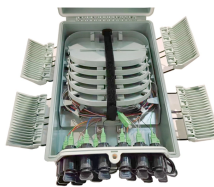

Costs vary based on tray material (steel, aluminum, or fiberglass), size, design (ladder or solid bottom), and installation complexity. Additional elements like supports, connectors, and ...

Explore competitive cable tray pricing options featuring durable materials, easy installation, and scalable solutions for efficient cable management in commercial and industrial applications.