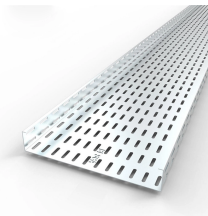

Explosion-proof polyester boxes type XP are Ex components designed for incorporation of other Ex components and terminals inside, for completion of Ex „e“, Ex „n“ or Ex „t“ protected enclosures, ...

It's designed to connect to a variety of power sources, including generators, utility power drops, and range or dryer outlets (using appropriate adapters). The inlet feeds two single-pole 20 Amp circuit ...

The GR series rectangular boxes with screw covers are for use in locations that are hazardous, corrosive, wet, hose down, dust, dirty, under both sever hot and cold ambient conditions.

Understand distribution boxes (DB boxes) in 5 minutes. Learn about types, components, functions, and uses. Find the perfect DB box for your needs.