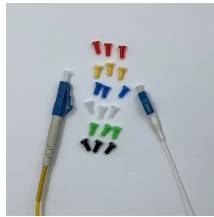

Butterfly Fiber optic cables are specifically designed for use in indoor environments, often in confined spaces such as inside buildings or data centers. They are named for their flat, strip-like shape, which ...