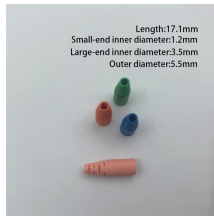

They are called butterfly-shaped due to their unique design, which features a flat shape with two parallel fiber ribbons running down the center of the cable. There are several ways to ...

Butterfly Fiber optic cables are specifically designed for use in indoor environments, often in confined spaces such as inside buildings or data centers. They are named for their flat, strip-like shape, which ...