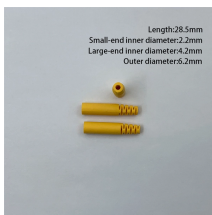

The single-mode fibers, featuring a core diameter of 9 μ m, are optimized for long-distance transmission, while the multimode fibers, with core diameters of 50 or 62.5 μ m, are designed for high-bandwidth ...