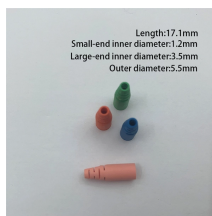

These cables combine flexible dry buffer tubes and swellable water blocking materials with Prysmian's extensive portfolio of single-mode and multimode optical fibers.