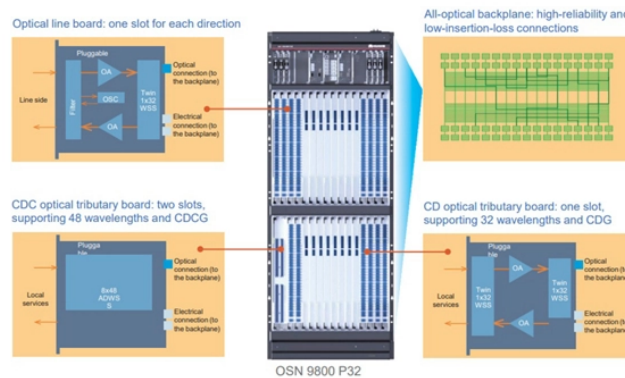

What is the model number of an 8-core single-mode fiber optic cable

Overview

The COMMSCOPE 760252030 single-mode fiber optic cable features eight tightly buffered cores encased in a durable outer jacket. Built with superior materials and precision design, this single-mode fiber cable offers exceptional bandwidth and signal integrity, making it ideal. COMMSCOPE Fiber Optic Cable Single-Mode 8-Core 760252030 is a premium-grade optical cable engineered for high-speed, long-distance data transmission. The end is stripped and fusion spliced to a single or multi-fiber trunk. The range is lighter and smaller than Multi Loose Tube alternatives and offers a robust solution capable of withstanding standard installation practices.

What is the model number of an 8-core single-mode fiber optic cable

The COMMSCOPE 760252030 single-mode fiber optic cable features eight tightly buffered cores encased in a durable outer jacket. Built to comply with international standards, this fiber cable ...

The MTP multimode fiber optic cable comes with 40G Base-SR4 8-fiber configuration for direct equipment to equipment connection to support laser optimized multimode fiber LOMMF and high ...

fiber optic cable Multi Core 8 core single mode LSZH G652D Rated 5.00 out of 5 based on 1 customer rating (1 customer review)

ELV CABLE fiber optic pigtail is normally a tight buffered fiber ...

This kind of cable is specifically used for self supporting aerial installation. The mental strength member is made up of stranded wires as the supporting part are completed with a polyethylene (PE) sheath ...