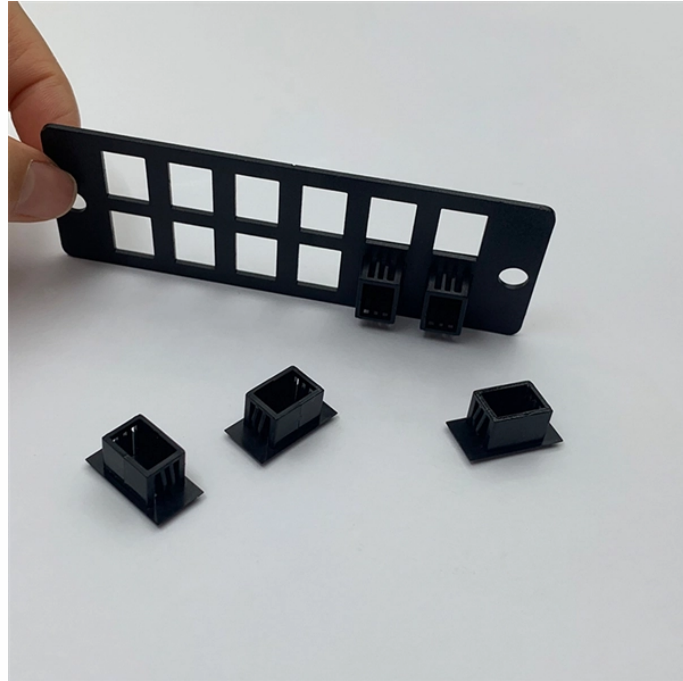

What is the diagram of a cable tray

What is the diagram of a cable tray

Electrical Cable Tray Layout Free Download | CAD Block DWG Electrical cable tray layout is a ready-to-use CAD block perfect for building services, industrial setups, ...

In the electrical wiring of buildings, a cable tray system is used to support insulated electrical cables used for power distribution, control, and communication.

Cable tray is considered to be a system. It must provide continuous support for cables, and the electrical continuity of the cable tray system must be maintained.

If it has excellent electrical continuity and is integrated in the installation's equipotential bonding system, a metal cable tray reduces the coupling's impact and thus contributes to good EMC of the electrical ...

Hubbell's NEXTFRAME® Ladder Tray is the effective and widely used cable runway that supports and delivers bundles of cable between cabinets, racks, and closets, along walls, and suspended from ...

Learn about effective Cable Tray Design and Layout for electrical systems. Our guide covers planning, material choice, safety, and maintenance.