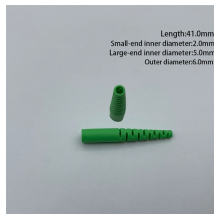

A Fiber Bragg Grating (FBG) sensor is a specialized device that uses light within a glass fiber to detect environmental changes. It functions by reflecting a specific wavelength of light while ...