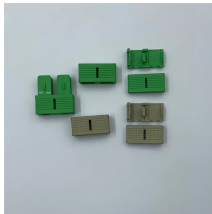

What is a ZAB electrical distribution box

What is a ZAB electrical distribution box

Understanding its significance, this article covers what a distribution box is, how it functions, its structure, the various types available, and how it differs from other electrical boxes like ...

Distribution boxes, also known as electrical distribution boards or panels, are pivotal components in electrical systems, ensuring the safe and organized distribution of electrical power throughout ...

Types of Distribution Boxes The electrical power distribution boxes are distribution boards or breaker panels. Meanwhile, it supplies current and can easily handle the load. It usually consists ...

Contact Us