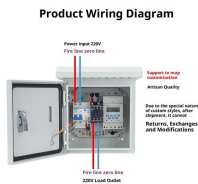

## Overview

One critical component that facilitates this is the Valve Manifold Box, commonly abbreviated as VMB. A VMB is an enclosed assembly that integrates multiple valves into a single manifold system, allowing for the controlled distribution of fluids from a central source to various. Our Valve Manifold Boxes are engineered to draw from a single source and distribute process gases to multiple tools or locations. This concept increases efficiency in the manufacturing or research area by reducing the required space necessary to supply multiple locations. This. Valve manifold panels (VMPs), valve manifold boxes (VMBs) and regulator panels play an important role within process piping systems, receiving gas or fluid from one or more bulk sources and then distributing it to multiple separate use points. They allow operators to consolidate control over.

Valve manifold panels, boxes and regulator panels are vital to process piping systems because they take fluid or gas from a bulk source and distribute it among multiple outlets.

One critical component that facilitates this is the Valve Manifold Box, commonly abbreviated as VMB. A VMB is an enclosed assembly that integrates multiple valves into a single ...

Valve Manifold Boxes (VMB) are designed to safely split a single Hazardous or Non-Hazardous gas supply into multiple use points. This concept increases efficiency in the manufacturing or research ...

Gas valve manifold boxes (VMBs) are designed to take a single source gas and distribute to multiple tools and be able to service components within the VMB with vent and purge features to safely ...

The Exentec Valve Manifold Box (VMB) provides safe and reliable distribution points for a gas system

What Is a VMB? A VMB is a small, wall-mounted, ventilated box containing multiple valves that distribute gases from a main supply line to various end-use equipment.