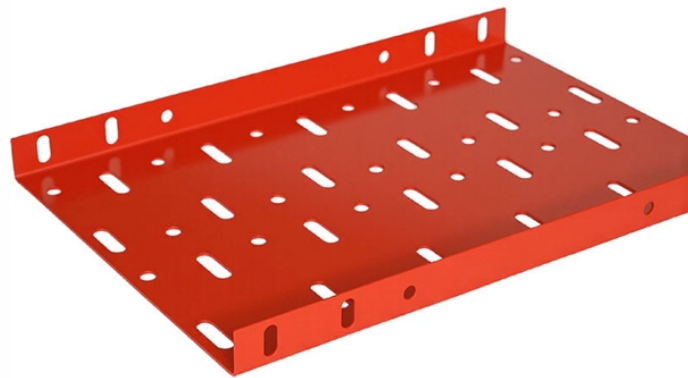

## What does fiberglass cable trays in the Maldives include

### Overview

Our product line includes molded & pultruded grating, handrail, ladders, structural shapes, stair treads, grating accessories, and FRP doors. These characteristics reduce shock hazard and make our FRP cable tray transparent to radio waves, radar and. Creative Enduro's stringent quality standards and composites expertise produce the leading FRP cable ladder tray systems for corrosive and demanding conditions for offshore platforms, chemical plants, oil and metal refineries, water treatment plants and more. 1, making it ideal for caustic, harsh and marine environments. It. FRP cable tray, also known as GRP tray, is a durable support system made from advanced resin and fiberglass reinforcement, designed to manage and protect cables from heat, rain, and corrosive environments. Cable tray provide reliable cable support in corrosive application.

## What does fiberglass cable trays in the Maldives include

Our fiberglass cable tray gives you the load capacity of steel plus the inherent characteristics afforded by our Protrusion Technology: non-conductive, non-magnetic, and corrosion-resistant.

What is fiberglass cable tray FRP cable tray, also known as GRP tray, is a durable support system made from advanced resin and fiberglass reinforcement, designed to manage and protect cables from ...

SFSP-INTECH Fiberglass Reinforced Plastic Cable Management System is available with a full range of fittings, splices, covers, accessories and support channels of cantilever and trapeze junctions.