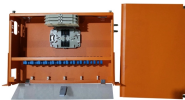

### Overview

Our product line includes molded & pultruded grating, handrail, ladders, structural shapes, stair treads, grating accessories, and FRP doors. These characteristics reduce shock hazard and make our FRP cable tray transparent to radio waves, radar and. Creative Enduro's stringent quality standards and composites expertise produce the leading FRP cable ladder tray systems for corrosive and demanding conditions for offshore platforms, chemical plants, oil and metal refineries, water treatment plants and more. 1, making it ideal for caustic, harsh and marine environments. It. FRP cable tray, also known as GRP tray, is a durable support system made from advanced resin and fiberglass reinforcement, designed to manage and protect cables from heat, rain, and corrosive environments. Cable tray provide reliable cable support in corrosive application.

## What does fiberglass cable trays in the Maldives include

Our fiberglass cable tray gives you the load capacity of steel plus the inherent characteristics afforded by our Protrusion Technology: non-conductive, non-magnetic, and corrosion-resistant.

What is fiberglass cable tray FRP cable tray, also known as GRP tray, is a durable support system made from advanced resin and fiberglass reinforcement, designed to manage and protect cables from ...

SFSP-INTECH Fiberglass Reinforced Plastic Cable Management System is available with a full range of fittings, splices, covers, accessories and support channels of cantilever and trapeze junctions.