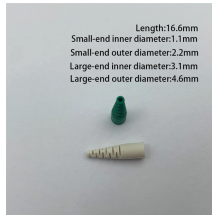

SFP+ products offer an ultra-high performance, cost effective solution for 10-Gigabit speed applications in switched fabric I/O, switches, routers, data storage arrays, and Artificial Intelligence (AI) / Machine ...