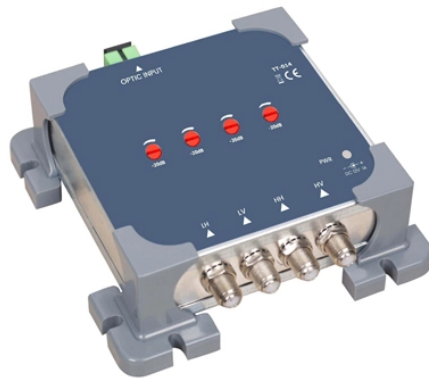

What brand of optical cable is SF