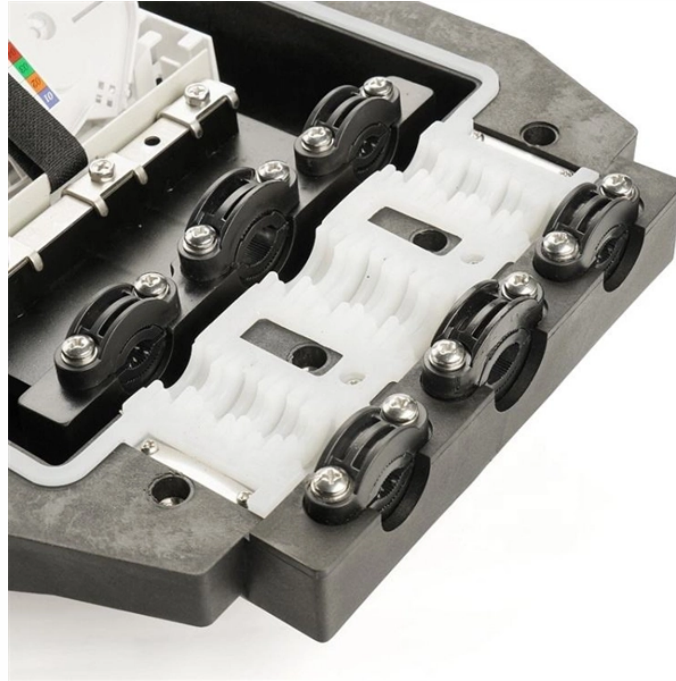

What are the types of cable tray supports and brackets in Thailand

Overview

Discover the main cable tray support types: wall-mounted, ceiling-hung, floor-mounted, and cantilever brackets. Learn how each suits different installations. Click to explore technical specs and best practices for reliable electrical systems. Each cable tray type performs a different function and comes in various materials such as aluminum. This article provides a comprehensive guide on the different types of cable tray accessories, their uses, and their importance in various electrical installations.

What are the types of cable tray supports and brackets in Thailand

Discover the main cable tray support types: wall-mounted, ceiling-hung, floor-mounted, and cantilever brackets. Learn how each suits different installations. Click to explore technical specs ...

Explore all types of cable trays—ladder, perforated, basket, solid, and channel. Learn their uses, materials, pros, cons, and key differences.

Types of Cable Trays and Sizes Explore various cable tray types and sizes for electrical installations. Learn about ladder, perforated, solid-bottom, wire mesh, and channel trays in this complete guide.

Cable tray support brackets come in various styles and are essential for ensuring the stability and longevity of cable tray installations. From wall-mounted and floor-mounted brackets to hanging and ...