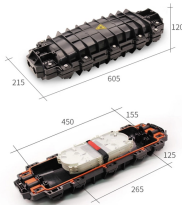

Cable tray support brackets come in various styles and are essential for ensuring the stability and longevity of cable tray installations. From wall-mounted and floor-mounted brackets to hanging and ...

Since cable tray support is used in a wide variety of applications, and under varying conditions, it is important that you gain an understanding of cable tray clamps & support systems.

Whether you're setting up a new electrical system or upgrading an existing one, understanding the various uses and types of cable tray brackets is essential. This guide will walk you ...

Discover the top 7 types of cable trays including Ladder, Perforated, and Wire Mesh. Learn their applications and benefits for efficient cable management.

Selecting the correct cable tray type is not arbitrary—it depends on a combination of cable characteristics, environmental conditions, and installation requirements.