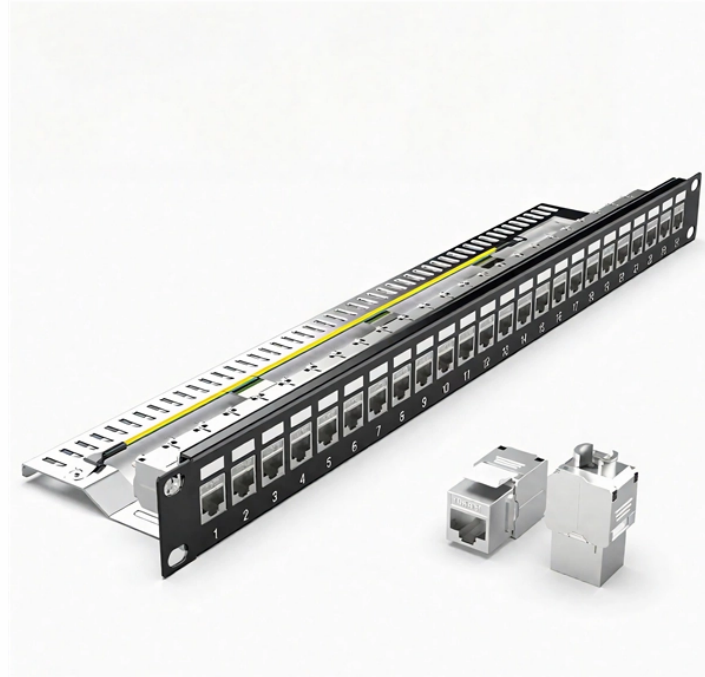

What are the different types of outdoor fiber optic cables

What are the different types of outdoor fiber optic cables

Loose tube cables are the most commonly deployed outdoor cable design, featuring a central strength member, stranded buffer tubes containing loose optical fibers, and fiber counts up to 432 F.

This article summarizes the major outdoor fiber optic cable types and their distinguishing features. You can identify them with images.

For installations in harsh environments, outdoor armored fiber optic cables provide extra protection, making them ideal for areas prone to physical damage. This article will explore the ...