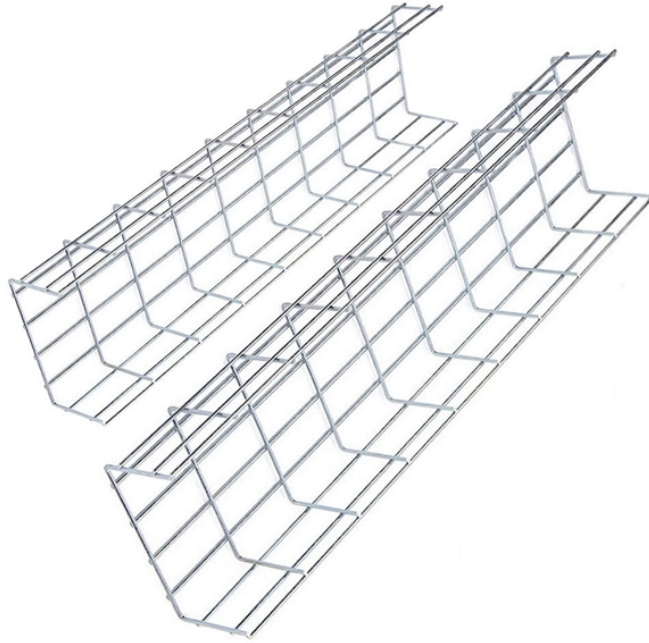

Welder s Mobile Power Distribution Box

Welder s Mobile Power Distribution Box

Portable Power Distribution Boxes: PowerHOUSE™ & PowerRACK™ Lex Products offers a full range of portable power distribution boxes and units, specifically engineered for indoor and outdoor use for ...

Includes a 25kva, encapsulated transformer, 480v-1ph to 120/240v, 1ph to supply 7 x 20a, 120v GFCI duplex receptacles, circuit breaker protected. This package is mounted within a metal cage frame ...

Portable power distribution panels are designed to distribute electrical power safely and conveniently on the jobsite to power welders, hand tools, electrode ovens, lights and other electrical equipment.

CEP's Portable Power Distribution Center (Temp Power Boxes) have been engineered utilizing the latest in GFCI technology, providing the user with the highest level of electrical safety.

Also called power spider boxes, they provide temporary power for locations without permanent electricity sources. Common applications include construction, outdoor events, emergency services, and ...

Get the power you need with Southwire's high-quality temporary power distribution boxes.

Stackable portable power distribution solution You can stack up to 10 PDU's requiring less storage space and making it easier to transport. The enclosure is UL 50 and made of heavy duty, robust rubber.