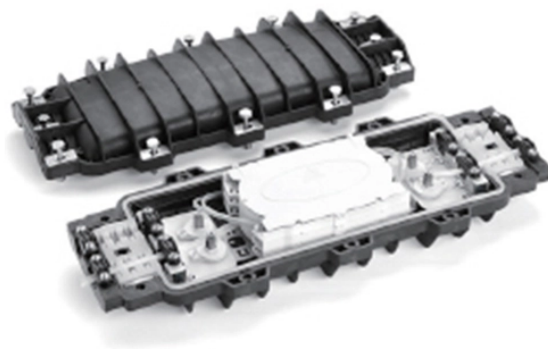

## Weather-resistant cable tray wholesale

Outdoor cable tray and raceway systems are engineered to provide reliable cable management in harsh, exposed environments.

Browse catalogs from verified manufacturers and exporters offering custom Cable Trays solutions. Whether you require low MOQs or high-volume bulk supply, connect directly with sellers to get ...

Under the condition of high load-bearing requirements, the opening rate exceeds 30%, which is integrated with other cable trays, making it a perfect solution for data center power cables.

Our cable raceways are available in a variety of colors to blend in with your existing trim or wall color and are available in bulk and wholesale quantities. For larger applications, enjoy the benefits of our ...