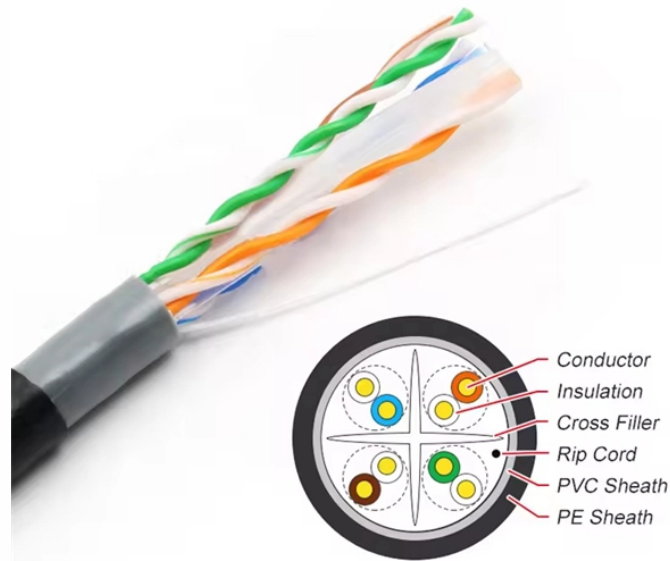

Waterproofing outdoor utility poles and distribution boxes

Waterproofing outdoor utility poles and distribution boxes

The Red Dot® line of weatherproof products includes commercial, industrial and residential grade weatherproof products for outdoor power and lighting applications, available in metallic and plastic.

Each enclosure delivers dependable IP65-IP68 sealing for outdoor and industrial use, with options for plastic waterproof distribution box housings and DIN rail waterproof electrical distribution box ...

Browse our durable lineup of outdoor electrical enclosures designed to protect sensitive components from rain, dust, UV exposure, and harsh environmental conditions.

ZCEBOX manufactures IP65 & IP66 waterproof distribution boxes for outdoor and industrial applications. Built with durable materials, CE & ROHS certified. Contact us for custom solutions!

Design, fabrication, and installation of power distribution poles made from wood and metal. Capable of delivering power ranging from 120 to 33,000 V power supply.

Series:SHK Material:ABS IP Rating:IP65 NEMA Rating:4X Color:Light Grey Application:Outdoor.