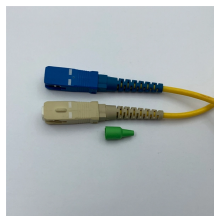

Crafted with advanced materials and innovative structures, it delivers reliable and stable performance in harsh environments, including humid, dusty, or outdoor conditions. Featuring a sleek, minimalist ...