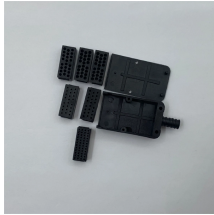

Discover durable wall cabinets with adjustable shelves. Perfect for organizing tools, supplies, and equipment outdoors.

Get free shipping on qualified Outdoor Wall Cabinet Outdoor Kitchen Cabinets products or Buy Online Pick Up in Store today in the Outdoors Department.