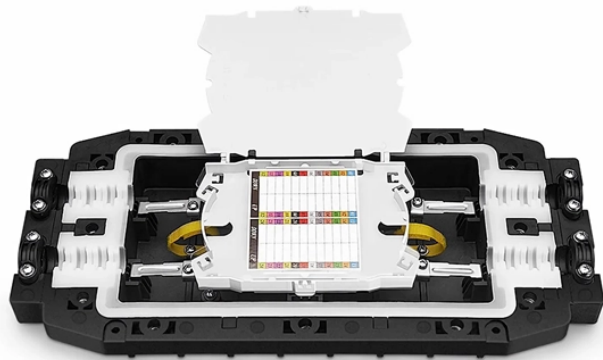

Voltage Conversion Distribution Box

Voltage Conversion Distribution Box

Choose from our selection of power distribution panels, including square D circuit breaker boxes, electrical wiring and connecting, and more. Same and Next Day Delivery.

The AC Distribution Panel is rated for 240V input voltage at 50 Amps. Provisions for up to 12 branch circuit breakers plus a center feed dual 50 Amp main breaker (not included).

Creating easy access to your electrical connections, this all-in-one breaker box distributes AC and DC loads to your RV and charges your batteries while connected to shore power. Replace your failing ...

These temporary power distribution boxes feature 1, 3 or 4 adjustable ...

These temporary power distribution boxes feature 1, 3 or 4 adjustable circuit breakers, with a range of amperage and voltage ratings. The Load Master[®] Series portable power distribution racks are ...

Browse power distribution boxes with circuit breaker protection and multiple outlet configurations. Shop durable solutions for construction and emergency use.

The AC Distribution Panel is rated for 240V input voltage at 50 ...