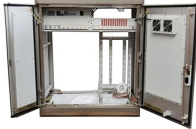

Discover how solid bottom cable tray in Vietnam are reinforcing subway corridor, ensuring safety and durability for a thriving urban future.

This document provides an inspection and test plan for cable tray installations for the Mong Duong II 2 x 560MW Coal Fired Power Project in Vietnam.

Vietnamese standards for cable tray ladders are regulated and issued to ensure technical quality in design and construction. If you need a cable tray ladder, you cannot ignore this standard. ...

In order to install the cable tray supports, first find the required elevation from the floor to the bottom of the cable tray and establish a level line with a laser or a nylon string.