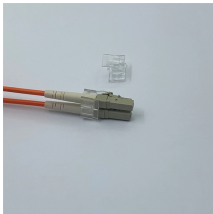

The design of these wire mesh cable trays is extremely user-friendly and can be ...