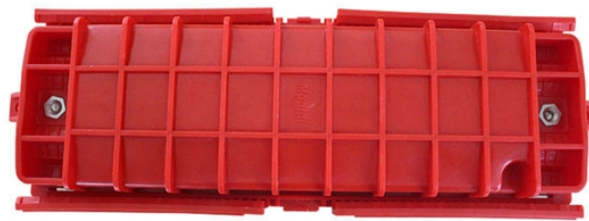

Vertical cable trays and boxes

Vertical cable trays and boxes

Explore vertical cable management systems designed for server racks and cabinets. Find D-rings, ducts, and organizers to keep cables neat and accessible.

Welded aluminum I-beam ladder cable trays are a core solution and an iconic design in the cable tray industry. The I-beam design is the most common cable tray construction. Our aluminum, I-beam ...

In mathematics and geometry, “vertical” typically refers to the y-axis in a coordinate system, representing the up-and-down direction, while “perpendicular” describes the relationship ...

Horizontal lines go left and right. Vertical lines go up and down. Parallel lines are a fixed distance apart and will never meet, no matter how long they are extended.

Choose from our selection of cable trays, including over 850 products in a wide range of styles and sizes. Same and Next Day Delivery.

Cable trays and baskets are designed to help support and route cable bundles in an organized manner along ceilings or walls. Shop for cable tray systems now.

Now, consider a line moving upwards, or coming down without going left or right. It is a vertical line. When any interaction between two components or people is done in a way that involves ...