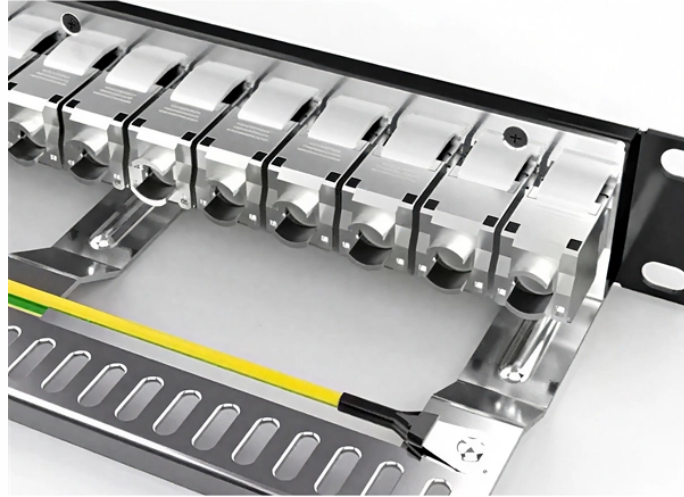

## Vertical Drilling Distribution Box

## Vertical Drilling Distribution Box

We manufacture and stock Distributions Boxes in various sizes from 3 outlets to 14 outlets:

Our products boast customizable materials and dimensions, ensuring a tailored experience. With a range of materials to choose from and the ability to adjust sizes to your liking, our offerings are ...

Designed to combat dust and debris infiltration, the NEMA 3R Vented Drive Box maintains optimal performance of your electrical controls in the dusty and debris-laden environments of onshore drilling ...

These diverter boxes are used with casing advancement systems when drilling through overburden. They are mounted to the rig and travel with the casing and drilling string. The top of the casing slips ...