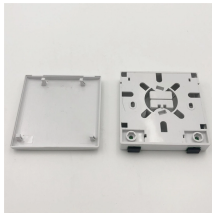

PowerV RSS provides cost-efficient drilling while automatically and continuously maintaining a vertical wellbore. The fully rotating system improves hole cleaning efficiency and wellbore quality in vertical ...