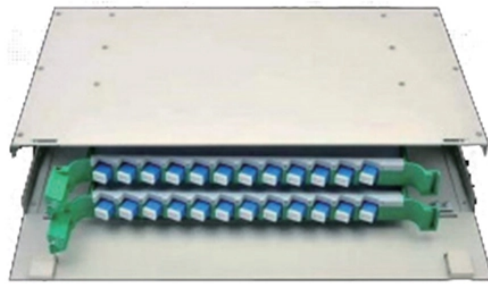

# **Vertical Cable Tray Product Introduction**

The VCT Series vertical cable trays provide a flexible solution for cable routing and support within server cabinets. Designed for compatibility across multiple cabinet platforms, they offer an open, structured ...

Constructed from our dependable ladder tray components, Cable Bus is a highly modular pathway that handles heavy-powered electrical currents while ensuring safe and reliable power transmission.

Discover professional vertical cable tray systems designed for superior cable management, load distribution, and environmental protection. Ideal for data centers, industrial facilities, and commercial ...

Discover the essential guide to cable tray systems. Learn about ladder, trough, and wire mesh types, key components, and expert installation tips for safe and organized cable management.

Cable tray (or cable ladder) systems are a popular alternative to electrical conduit systems, as they have an outstanding record for dependable service, design flexibility and cost savings in commercial and ...