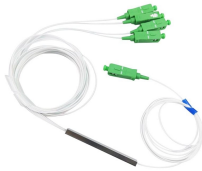

- The warranty policy only requires manufacturer to repair the defective product or send substitute for replacement.
- Installation labor, electricity cost and other related cost will not be covered by the ...