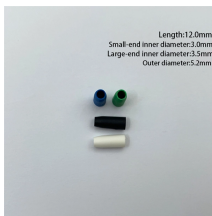

Shop SC Fiber Optic Cables at FiberCablesDirect. Singlemode, Multimode SC Duplex fiber patch cords. OM1-OM4, OS2, OFNR, OFNP indoor and outdoor, bend insensitive. Get fast and free shipping on ...