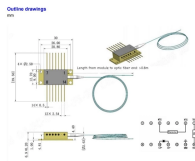

The AisleFrame System delivers freestanding containment for hot aisle and cold aisle data center configurations without relying on ceiling infrastructure or raised floors.