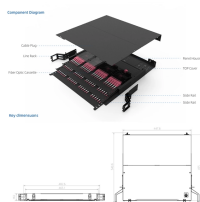

A Contained Cold Aisle is made up of two spans of cabinets equipped with front and rear openwork doors. The central corridor between the two spans of racks is covered by tiles, closed at both ends ...