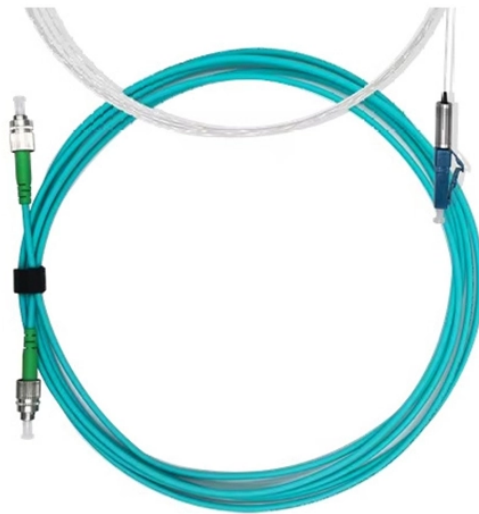

Vehicle-mounted fiber optic SC adapter is resistant to low temperatures

Vehicle-mounted fiber optic SC adapter is resistant to low temperatures

In the case of fiber optic connectors, adapters, splitters and other passive fibre optic elements designed to operate in temperatures from -40°C to +85°C, additional protection against ...

A suitable connector, which is specifically designed for harsh environments, can ensure the fiber conduit is sealed, and the fiber itself is safe from the risk of ice formation.

Firstly, selecting appropriate materials with high resistance to temperature variations, moisture, chemicals, and UV radiation is crucial. These materials should be able to withstand a wide ...

Designed with a rugged IP67 rating, it features a push-pull locking mechanism ...

Designed with a rugged IP67 rating, it features a push-pull locking mechanism and interchangeable compatibility with SC SM and MM connectors, making it highly adaptable and easy ...

Explore our range of single mode fiber connectors and fiber connections at CommScope. Our high-quality MPO connectors ensure reliable and efficient data transmission.

Ideal for applications where the user may be untrained or connecting to energized equipment. The Shuttered SC connector can be used in temperatures as low as -40°C and up to 75°C . The length is ...