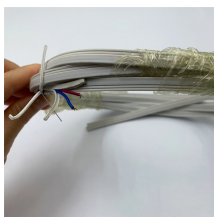

Designed with a rugged IP67 rating, it features a push-pull locking mechanism ...

Designed with a rugged IP67 rating, it features a push-pull locking mechanism and interchangeable compatibility with SC SM and MM connectors, making it highly adaptable and easy ...

OptiTip assemblies are a perfect choice for links where field fiber work is not desirable such as in high-bay areas, dirty, dusty, wet or muddy environments, hazardous areas, or limited access areas.

SC connectors deployed in outdoor cabinets, base stations, or access networks may experience extreme seasonal temperature changes. Compliance with the standard temperature ...

Explore our range of single mode fiber connectors and fiber connections at CommScope. Our high-quality MPO connectors ensure reliable and efficient data transmission.

Ideal for applications where the user may be untrained or connecting to energized equipment. The Shuttered SC connector can be used in temperatures as low as -40°C and up to 75°C . The length is ...

Outdoor ODVA fiber optic connectors are rugged, waterproof fiber connection systems designed for reliable use in harsh environments. These connector assemblies protect standard fiber interfaces (LC ...