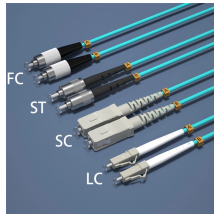

This allows a VCSEL to be demonstrated without the additional problem of achieving good electrical performance; however such devices are not practical for most applications.

A VCSEL sensor combines a vertical-cavity surface-emitting laser (VCSEL) as the light source with optics, drivers and detectors to measure distance, motion, biometric features or chemical and ...