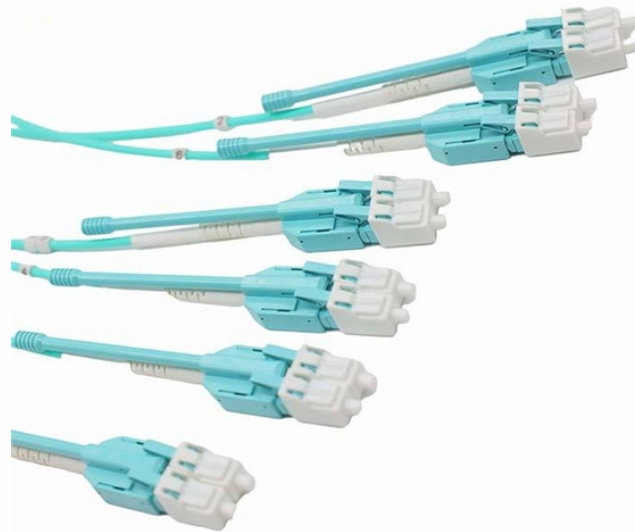

## Vcsel fiber optic sensor

### Overview

The laser resonator consists of two (DBR) mirrors parallel to the wafer surface with an consisting of one or more for the laser light generation in between. The planar DBR-mirrors consist of layers with alternating high and low refractive indices. Each layer has a thickness of a quarter of the laser wavelength in the material, yielding intensity reflectivities above 99%. High.