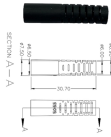

As specialists in WDM multiplexing, Pro Optix offer four different series of WDM multiplexers to our customers, depending on performance and density requirements, so please liaise with the Pro Optix ...