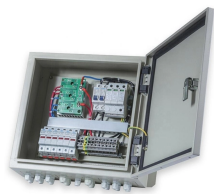

## Vanuatu Wall-Mounted Core Optical Distribution Box

High-quality 12-core fiber optic distribution box (225x200x65mm). ABS/PC+ABS material, wall/pole mount for B2B FTTH infrastructure.

Fiber Optic Distribution Box, 6 Port Wall Mount Enclosure with 6 LC Duplex Adapters, Singlemode, FTTH, IP65 Waterproof Outdoor/Indoor Use - 8.27" x 5.31" x 1.57"

2 Core Fiber Optic Distribution Indoor Box Brand: Suntelecom In Stock Model: SUN-ODN-H-O, SKU: 01128 MVR 45

This optical fiber distribution box integrates essential functions—splicing, splitting, storage, distribution, and routing—into one wall-mountable unit. Its modular, user-friendly design simplifies network ...

This 12-core fiber optic distribution box, developed in-house, complies with industry standard YD/T2150-2010. It is primarily used in FTTX access system terminals.

Outdoor wall type fiber optic distribution frame is mainly used for connecting the outdoor optical cables, optical patch cords and optical pigtails. It can be wall mounted or pole mounted, and ...