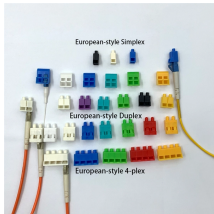

The unmanaged PoE switches of the 1000 series enable you to supply up to eight terminal devices with power and data via the same Ethernet cable.

Built Tough for the Harshest Environments
Planet's IGS-4215 series of industrial-grade, managed PoE switches come in 4, 8, 16, and 24 port models. They also include SFP fiber slots, allowing companies ...