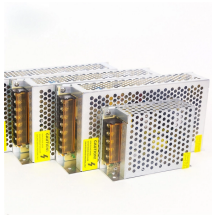

Vanuatu Household Distribution Box Model

Overview

Thicker 13mm GIB® Standard plasterboard is recommended for use on ceilings for a better-quality finish, especially where wet and humid conditions mean ceiling sag can be amplified. Used in ceilings it can withstand distributed loads up to 3. Heller 7kg Front Load Washer & 3. © 2017 Port Vila Hardware. Port-Vila Hardware has the largest selection of hardware available in Port-Vila backed by a world class customer service staff. If you are looking for lawn and garden products, or planning a project. Maximise your listing to increase your visibility! More visibility, more clicks, more customers! REGISTER NOW Yellow Pages Vanuatu is the official on-line phone book of Vanuatu. This directory of Vanuatu will give you the possibility to find information about the companies of Vanuatu. Search their. The HIES provides a wealth of information about household expenditure and income, including so called 'subsistence activities' where households produce and consume their own food from the land and sea, provide household supplies like firewood and thatch and other items such as oils, handicrafts and. Hardware and Building Supplies Wholesale and Retail Be the first to know and let us send you an email when Vila Distribution Hardware posts news and promotions. We're not

The 52-litre grass catcher box is ergonomically designed and easy to fully open for fast emptying. The sturdy mono-handlebar is height adjustable and foldable for compact storage after use.

Vila Distribution Trade Center: write a review or complaint, send question to owners, map of nearby places and companies

VILA Distribution Hardware, Port-Vila. 1,456 likes · 59 talking about this. Making Hardware Easy

Where is Vila distribution hardware located? Vila distribution hardware is located at 78H6+W8H, Port Vila, Vanuatu, Shefa Province.