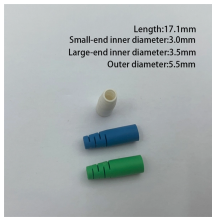

Easily find, compare & get quotes for the top Shine Energy equipment & supplies in Uzbekistan

Get Switchgear busbar Export Data Of Uzbekistan With Buyers And Suppliers' Details, Shipment Date, Price, HS Code, Ports, Quantity And More.