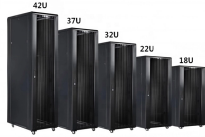

Uruguay Communication Power Supply Cabinet 50kWh

KENK EU provides advanced energy solutions: EMS, containerized PV stations, rack-mounted batteries, hybrid inverters, off-grid systems, 40ft ESS containers, and outdoor cabinets.