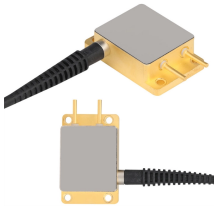

Upper and Lower Separator Cable Trays

Upper and Lower Separator Cable Trays

Whenever possible, power cables and data cables should be run in separate trays to prevent electromagnetic interference. When this is not possible, dividers should be installed to provide an ...

Barriers help separate parallel runs of cables within a cable tray. Whether it is for EMI mitigation or simple organization, barriers provide a clean and easy to install solution. Aluminum barrier strip with ...

Divider used to divide CleanTray 45-degree elbow into two sections in frequent washdown areas. This Divider 45-Degree Elbow Outside Cover CleanTray, CT44DEOC45SS item measures 4.00x4.00 inch ...

GRP-barrier strip/separator for cable tray, for cable management, pre-assembled or not, glass fiber reinforced polyester, pultruded, RAL 7032, pebble grey. Refer to the product sheets for more ...

Galixis Wire Mesh Cable Tray Dividers are designed to efficiently separate and organize cables within wire mesh trays. Made of Carbon Steel with EZ plating, these dividers are durable, corrosion ...

Our cable tray design considerations guide details key factors to consider when designing cable tray systems for industrial and commercial applications. Browse or download the cable tray catalog for ...