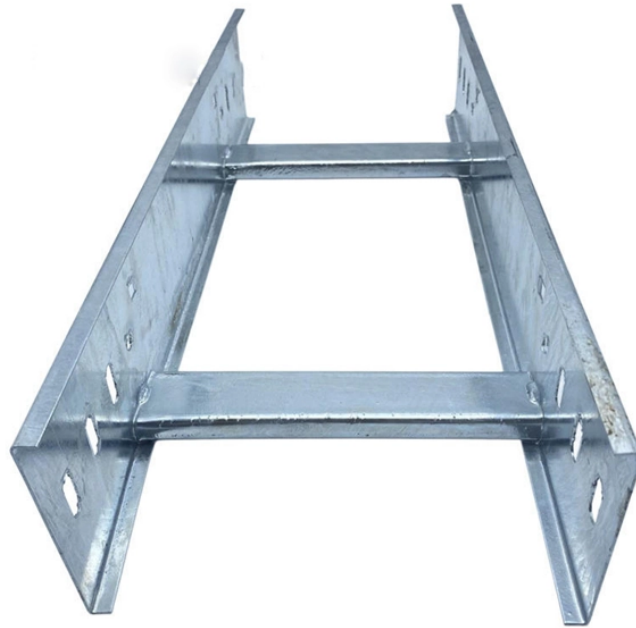

Unit Price of Multi-hole Cable Trays in Moldova

Unit Price of Multi-hole Cable Trays in Moldova

Price List Cable Tray 2024 - Free download as PDF File (.pdf), Text File (.txt) or view presentation slides online.

We, one of the top Electrical Cable Tray Manufacturers in Moldova, offer a wide variety of cable trays in various materials (galvanized steel, stainless steel, FRP), types (ladder, perforated, trough), and ...

Bahra Electric Cable Trays are an essential component of any well-designed electrical infrastructure, providing a safe, organized, and easily accessible pathway for routing and managing cables, wires, ...

Cable tray are used in wiring of buildings to support electrical cables and wires that are used to distribute power, controls and communication. The cable tray are for hot dip galvanized ...

This report analyzes the Moldovan plastic cable trays and ducts market and its size, structure, production, prices, and trade. Visit to learn more.