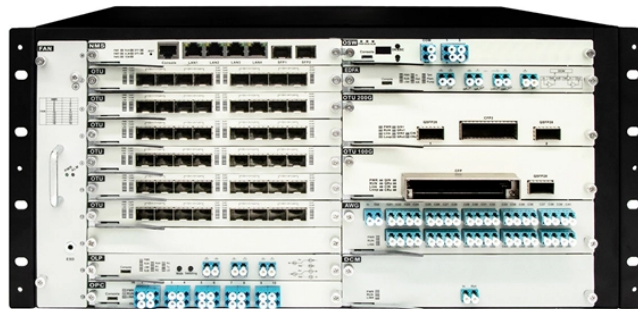

## Ultra-thin circuit breaker distribution box

## Ultra-thin circuit breaker distribution box

No matter the size or shape you need, Breaker Outlet has the circuit breaker enclosure for you. Browse surface and flush mount circuit breaker boxes today.

Circuit breakers housed in the breaker board cut the power to a circuit when an electrical short occurs or when a device on the circuit pulls too much power. We have all the options you need to find breaker ...

PVC breaker distribution boxes are robust electrical enclosures designed to house and protect circuit breakers and associated electrical components. Made from durable polyvinyl chloride (PVC), these ...