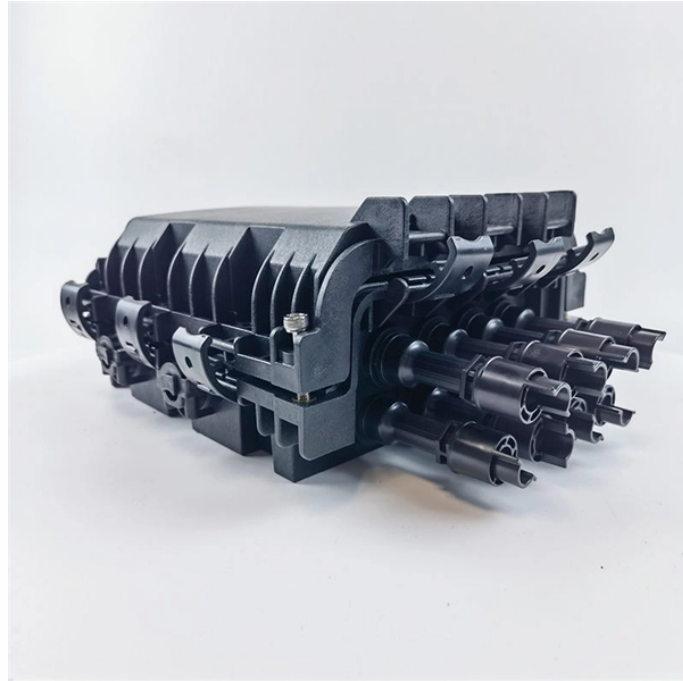

Ukraine 100Mbps Single-Mode Optical Module

Ukraine 100Mbps Single-Mode Optical Module

In summary, a 100BASE FX SFP combines the Fast Ethernet 100BASE-FX fiber standard with the flexible SFP form factor, providing a reliable 100Mbps optical connectivity option for environments ...

The UMC-1S1T copper port supports multiple speeds: 100Mbps in half/full duplex ...

MTS-SFP-100M-SM/LC - HIRSCHMANN IT 100M SFP Module 100Mbps, Single-mode, 1310nm, 20km, LC, DDMI Request Quote Compare

The SFP transceiver module supports a maximum distance of up to 10 km (6.2 mi) and delivers dependable 100 Mb Ethernet connectivity over fiber cabling. This SFP fiber module is hot-swappable, ...

The SFP transceiver module supports a maximum distance of up to 10 km (6.2 mi) ...

Equip with a long wavelength single mode optical transmitter and receiver, this SFP is suitable for single mode fiber systems. It is targeted at medium to long-reach transmission, including the campus, ...