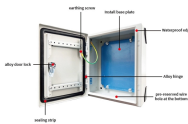

Uganda Plastic Optical Cable Splice Box Price Quote

Shop high-quality OPGW splice boxes for reliable fiber optic cable management. Durable, waterproof, and designed for easy installation. Perfect for pole towers.

Network Cabinet & Rack

This is a single-mode (SM) fiber optic patch cord designed for high-speed data transmission over...

A 100-meter (328 ft) HDMI fiber optic cable is an active hybrid cable (fiber + copper) designed for...