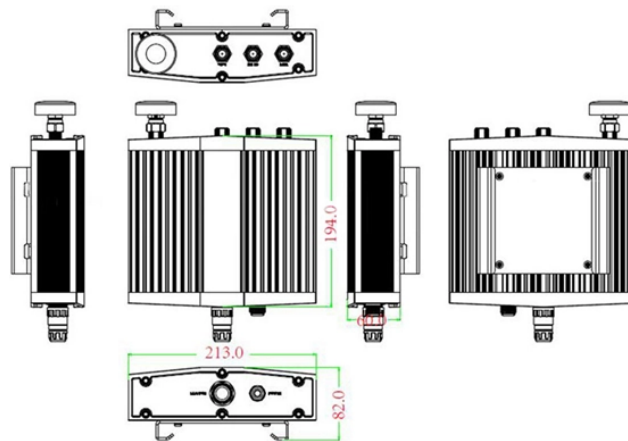

US Cable Tray Service Hotline

Mechanical drawing

US Cable Tray Service Hotline

Atkore's US Tray was established in 2012, as an American manufacturer of made-to-order cable trays that are built per NEMA standards and certified by UL. We offer modern, innovative, and technically ...

Our cable tray systems meet or exceed all the NEMA, UL, CTI, and CSA standards and are utilized in nearly every industry. All cable tray suppliers are not the same.

Channel cable tray secures cables using Eagle Basket pre-punched holes. New pre-punched holes allow the secure attachment of cables to the inside of the channel without the need to drill holes, ...