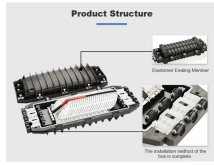

Founded in 1955, MP Husky designs and manufactures UL CSA NEMA Cable Tray Systems, UL CSA NEMA Wire Mesh/Basket Cable Tray Systems, and UL CSA NEMA Cable Bus Power Distribution ...