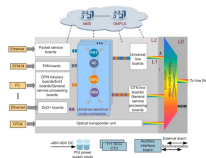

Busbars have tons of applications in the electrical systems. However, it is important to select the right busbar arrangement and type for smooth power distribution.