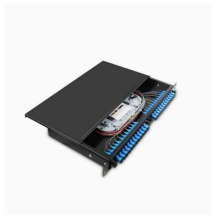

Cisco Switches Buy Online with Best Price. Express delivery to UAE, Dubai, Abu Dhabi, Sharjah.