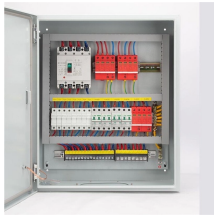

Cable trays are structural systems used to support insulated electrical cables used for power distribution, control, and communication in buildings. They offer a safe, ...