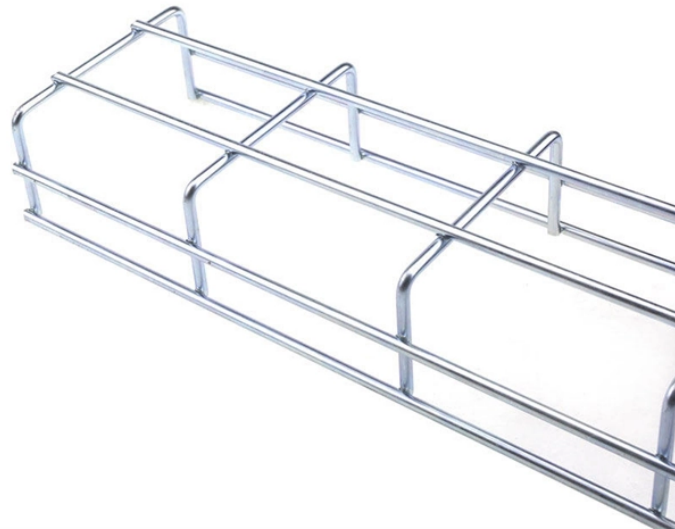

## UAE Integrated Distribution Cabinet

## UAE Integrated Distribution Cabinet

Protect the reliability and efficiency of your processes with our complete range of high quality, standard and universal enclosures, cabinets and boxes.

Trusted across the UAE, these boxes combine innovative engineering, solid construction, and energy-efficient operation to deliver safe, dependable, and optimized solutions for modern industrial ...

The adoption of intelligent cabinets that support remote diagnostics and control is accelerating, especially in high-density urban areas and critical infrastructure zones.

316 stainless steel distribution cabinets for UAE's extreme climate, offering superior corrosion resistance, durable protection, and reliable power distribution.